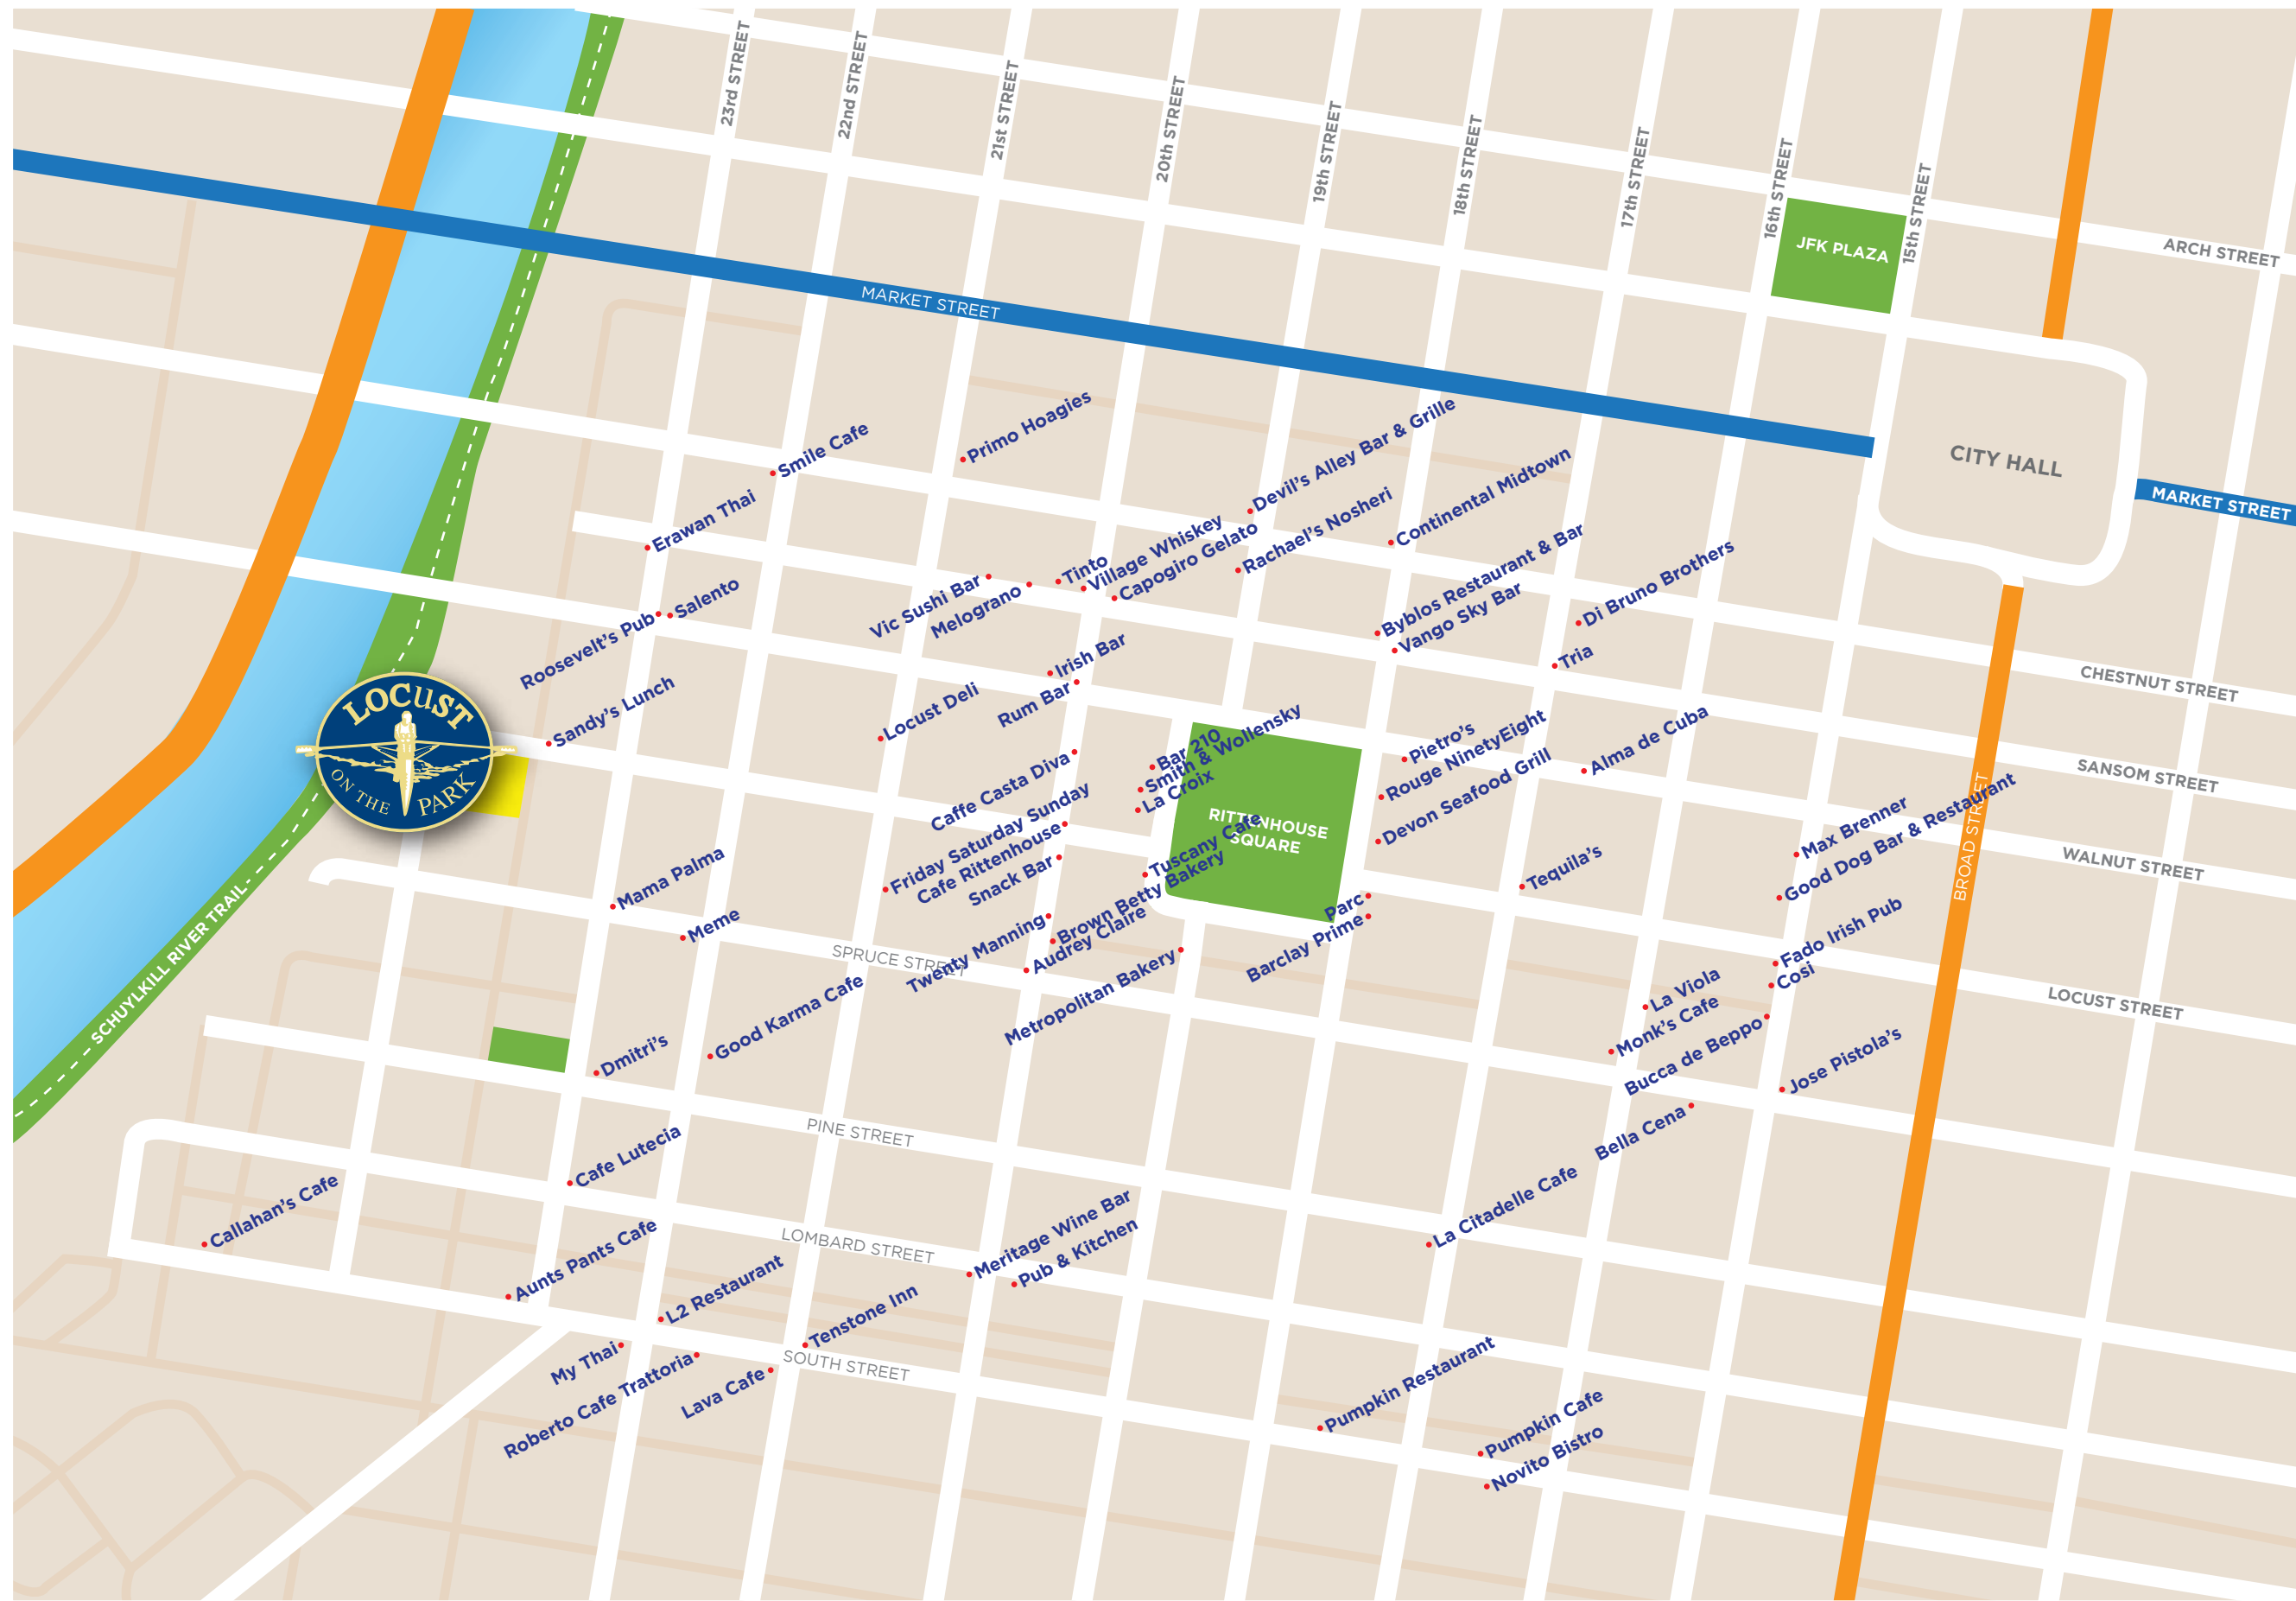

30th Street Station

MARKET STREET

Suburban Station

JFK PLAZA

15th Street Station

City Hall Station
CITY HALL

13th Street Station

RITTENHOUSE SQUARE

PATCO

15th/Locust Station

Walnut/Locust Station

Lombard/South Station

SCHUYLKILL RIVER TRAIL

23rd STREET

22nd STREET

21st STREET

20th STREET

19th STREET

18th STREET

17th STREET

16th STREET

15th STREET

ARCH STREET

SPRUCE STREET

PINE STREET

LOMBARD STREET

SOUTH STREET

CHESTNUT STREET

SANSOM STREET

WALNUT STREET

LOGUST STREET

BROAD STREET